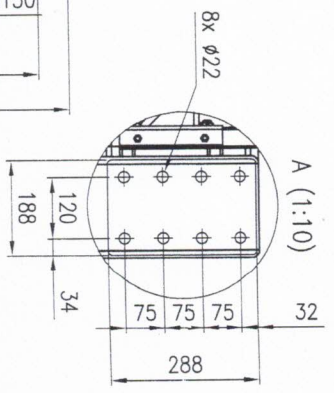

IMPORTANT:
 DIEMME Enologia Spa can supply raised legs as option with different height according to customer's requirements, up to 2000mm maximum height.
 In case of installation of the machine on legs or raised structure not supplied by DIEMME Enologia S.p.A., please request to DIEMME Enologia S.p.A. material about static and dynamic loads.
 Not correct installations may be dangerous for people and jeopardize the performance of the machine in the different working phases.

VOLTAGE: 400V/50Hz/3ph

| | | | | | |
|------------|---------|---------------------|------------------------------|-----------------------------|---------------------|
| Italiano | VOLUME | PRESSORE DI LAVORO | POTENZA TOTALE INSTALLATA | PESO A vuoto - In servizio | CAPACITÀ |
| English | VOLUME | PRESSURE | TOTAL INSTALLED POWER | WEIGHT Empty - Running | DRY WEIGHT |
| Français | VOLUME | PRESSION DE TRAVAIL | PUISSANCE TOTALE INSTALLÉE | POIDS A vide - En service | Poids à vide |
| Español | VOLUMEN | PRESIÓN DE TRABAJO | POTENCIA TOTAL INSTALADA | PESO En vacío - En servicio | GEWICHT Leer - Voll |
| Nederlands | VOLUME | ARBEIDSDRUK | GESAMTE INSTALLERTE LEISTUNG | PESU Vazio - Em serviço | GEWICHT Leer - Voll |
| Português | VOLUME | PRESSÃO TRABALHO | POTENCIA INSTALADO TOTAL | PESO Vazio - Em serviço | CAPACIDADE |
| | V [l] | PS [Bar] | P [kW] (50Hz) | m [kg] | v [l] |
| | 26000 | 2.0 | 23.5 | 8000 - 34000 | 500 + 700 |

| | | | |
|-----------------|-----------------|----------|------|
| UNIT | SCALE | SHEET | SIZE |
| mm | 1:50 | 1/1 | A3 |
| TITLE | DRAWING CODE N° | REVISION | |
| VELVET T26 - 1P | IA.A2.C.126.A00 | 00 | |
| FILE NAME | IAA2C126A00 | | |