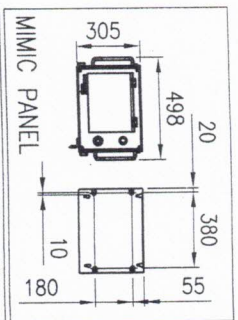

IMPORTANT:
 DIEMME Enologia Spa can supply raised legs as option with different height according to customer's requirements, up to 2000mm maximum height.
 In case of installation of the machine on legs or raised structure not supplied by DIEMME Enologia S.p.A., please request to DIEMME Enologia S.p.A. material about static and dynamic loads.
 Not correct installations may be dangerous for people and jeopardize the performance of the machine in the different working phases.

VOLTAGE: 400V/50Hz/3ph

| | | | | | |
|------------|---------|---------------------|------------------------------|-----------------------------|---------------------|
| Italiano | VOLUME | PRESSORE DI LAVORO | POTENZA TOTALE INSTALLATA | PESO A vuoto - In servizio | CAPACITÀ |
| English | VOLUME | PRESSURE | TOTAL INSTALLED POWER | WEIGHT Empty - Running | DRY WEIGHT |
| Français | VOLUME | PRESSION DE TRAVAIL | PUISSANCE TOTALE INSTALLÉE | POIDS A vide - En service | Poids à vide |
| Español | VOLUMEN | PRESIÓN DE TRABAJO | POTENCIA TOTAL INSTALADA | PESO En vacío - En servicio | GEWICHT Leer - Voll |
| Nederlands | VOLUME | ARBEIDSDRUK | GESAMTE INSTALLERTE LEISTUNG | PESU Vazio - Em serviço | GEWICHT Leer - Voll |
| Português | VOLUME | PRESSÃO TRABALHO | POTENCIA INSTALADO TOTAL | PESO Vazio - Em serviço | CAPACIDADE |
| | V [l] | PS [Bar] | P [kW] (50Hz) | m [kg] | v [l] |
| | 26000 | 2.0 | 23.5 | 8000 - 34000 | 500 + 700 |

| | | | |
|-----------------|-----------------|----------|------|
| UNIT | SCALE | SHEET | SIZE |
| mm | 1:50 | 1/1 | A3 |
| TITLE | DRAWING CODE N° | REVISION | |
| VELVET T26 - 1P | IA.A2.C.126.A00 | 00 | |
| FILE NAME | IAA2C126A00 | | |