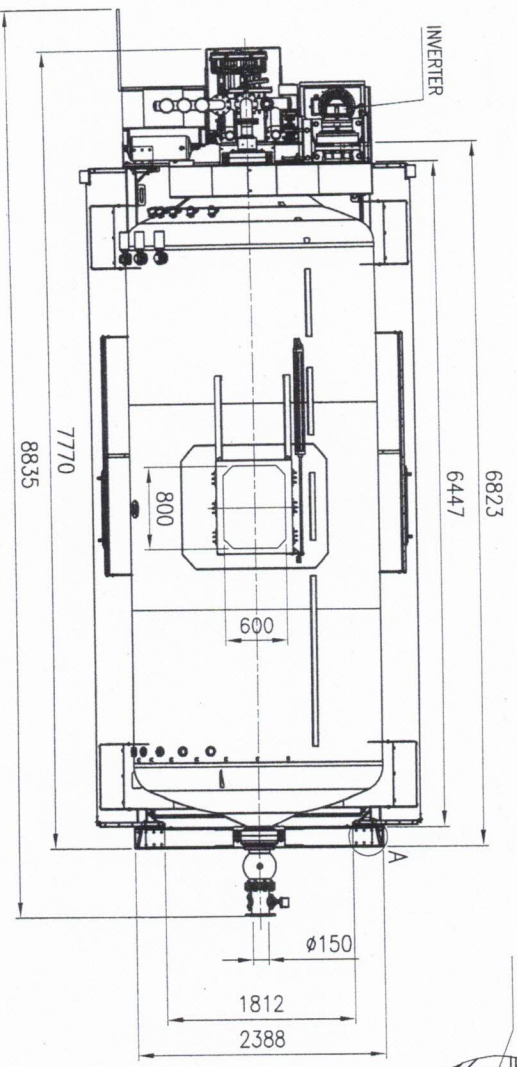

IMPORTANT:
 DIEMME Enologia Spa can supply raised legs as option with different height according to customer's requirements, up to 2000mm maximum height.
 In case of installation of the machine on legs or raised structure not supplied by DIEMME Enologia S.p.A., please request to DIEMME Enologia S.p.A. material about static and dynamic loads.
 Not correct installations may be dangerous for people and jeopardize the performance of the machine in the different working phases.

VOLTAGE: 400V/50Hz/3ph

| | | | | | |
|------------|---------|---------------------|------------------------------|-----------------------------|---------------------|
| Italiano | VOLUME | PRESSORE DI LAVORO | POTENZA TOTALE INSTALLATA | PESO A vuoto - In servizio | CAPACITÀ |
| English | VOLUME | PRESSURE | TOTAL INSTALLED POWER | WEIGHT Empty - Running | DRY WEIGHT |
| Français | VOLUME | PRESSION DE TRAVAIL | PUISSANCE TOTALE INSTALLÉE | POIDS A vide - En service | Poids à vide |
| Español | VOLUMEN | PRESIÓN DE TRABAJO | POTENCIA TOTAL INSTALADA | PESO En vacío - En servicio | GEWICHT Leer - Voll |
| Nederlands | VOLUME | ARBEIDSDRUK | GESAMTE INSTALLERTE LEISTUNG | PESU Vazio - Em serviço | GEWICHT Leer - Voll |
| Português | VOLUME | PRESSÃO TRABALHO | POTENCIA INSTALADO TOTAL | PESO Vazio - Em serviço | CAPACIDADE |
| | V [l] | PS [Bar] | P [kW] (50Hz) | m [kg] | v [l] |
| | 26000 | 2.0 | 23.5 | 8000 - 34000 | 500 + 700 |

| | | | |
|-----------------|-----------------|----------|------|
| UNIT | SCALE | SHEET | SIZE |
| mm | 1:50 | 1/1 | A3 |
| TITLE | DRAWING CODE N° | REVISION | |
| VELVET T26 - 1P | IA.A2.C.126.A00 | 00 | |
| FILE NAME | IAA2C126A00 | | |